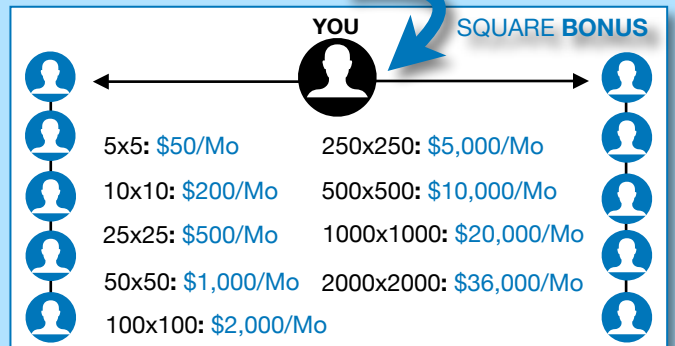

NAME	PHONE
1	
2	
3	
4	
5	
6	
7	

NAME	PHONE
8	
9	
10	
11	
12	
13	
14	

2 SCHEDULE YOUR PERSONAL LAUNCH MEETING

4-7 Days from **NOW**
DATE: _____

START EARNING INCOME

Multiple Ways to earn income.

1. **VIP CUSTOMERS:** Earn 20%-30% Of product sales
2. **DIRECT ENROLLMENT BONUS:** Sell a Plus-6 Membership = \$50
3. **TEAM BONUS:** Earn \$30 - \$45 Per Cycle
4. **SQUARE BONUS:** Earn \$50 - \$36K

* Income Earned is based of the direct effort of each individual Agent.
 ** Cycles are the total commissionable volume (CV) your team collectively accumulates. Cycles are paid when 300cv is earned on either side of your organization and matches with 600cv earned on the opposite side.

NAME	PHONE
15	
16	
17	
18	
19	
20	
REPEAT!	